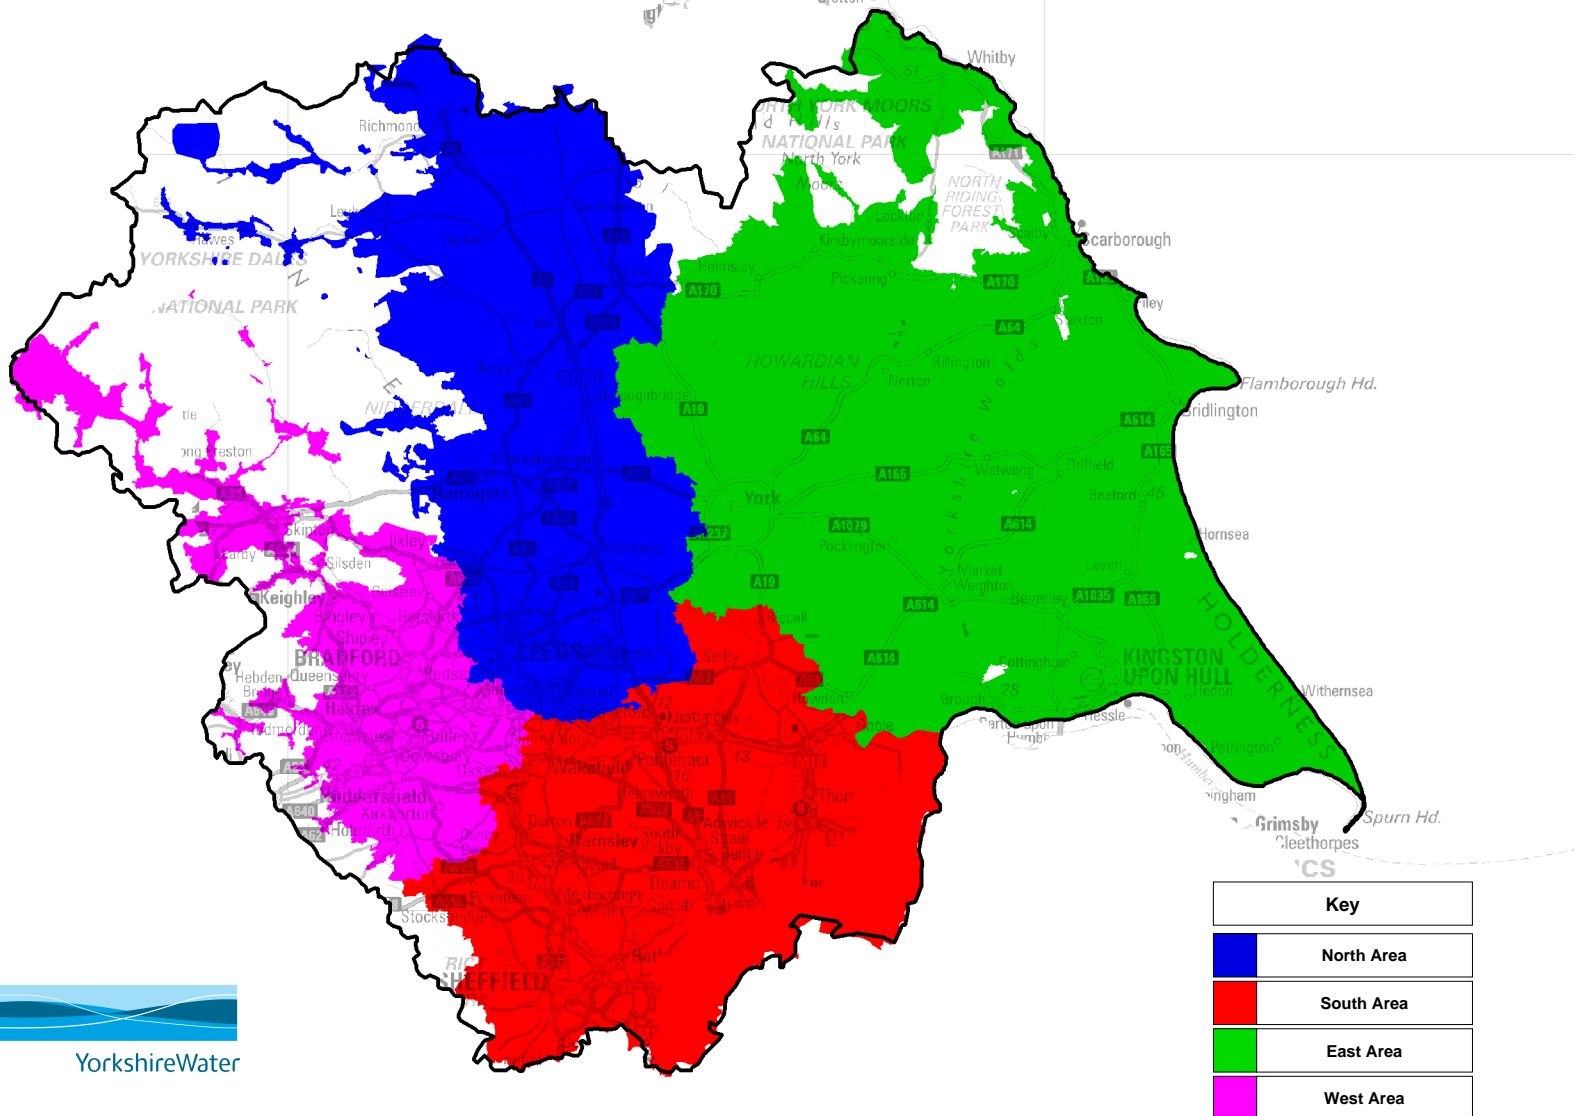

Yorkshire Water Operational Areas

Key	
	North Area
	South Area
	East Area
	West Area